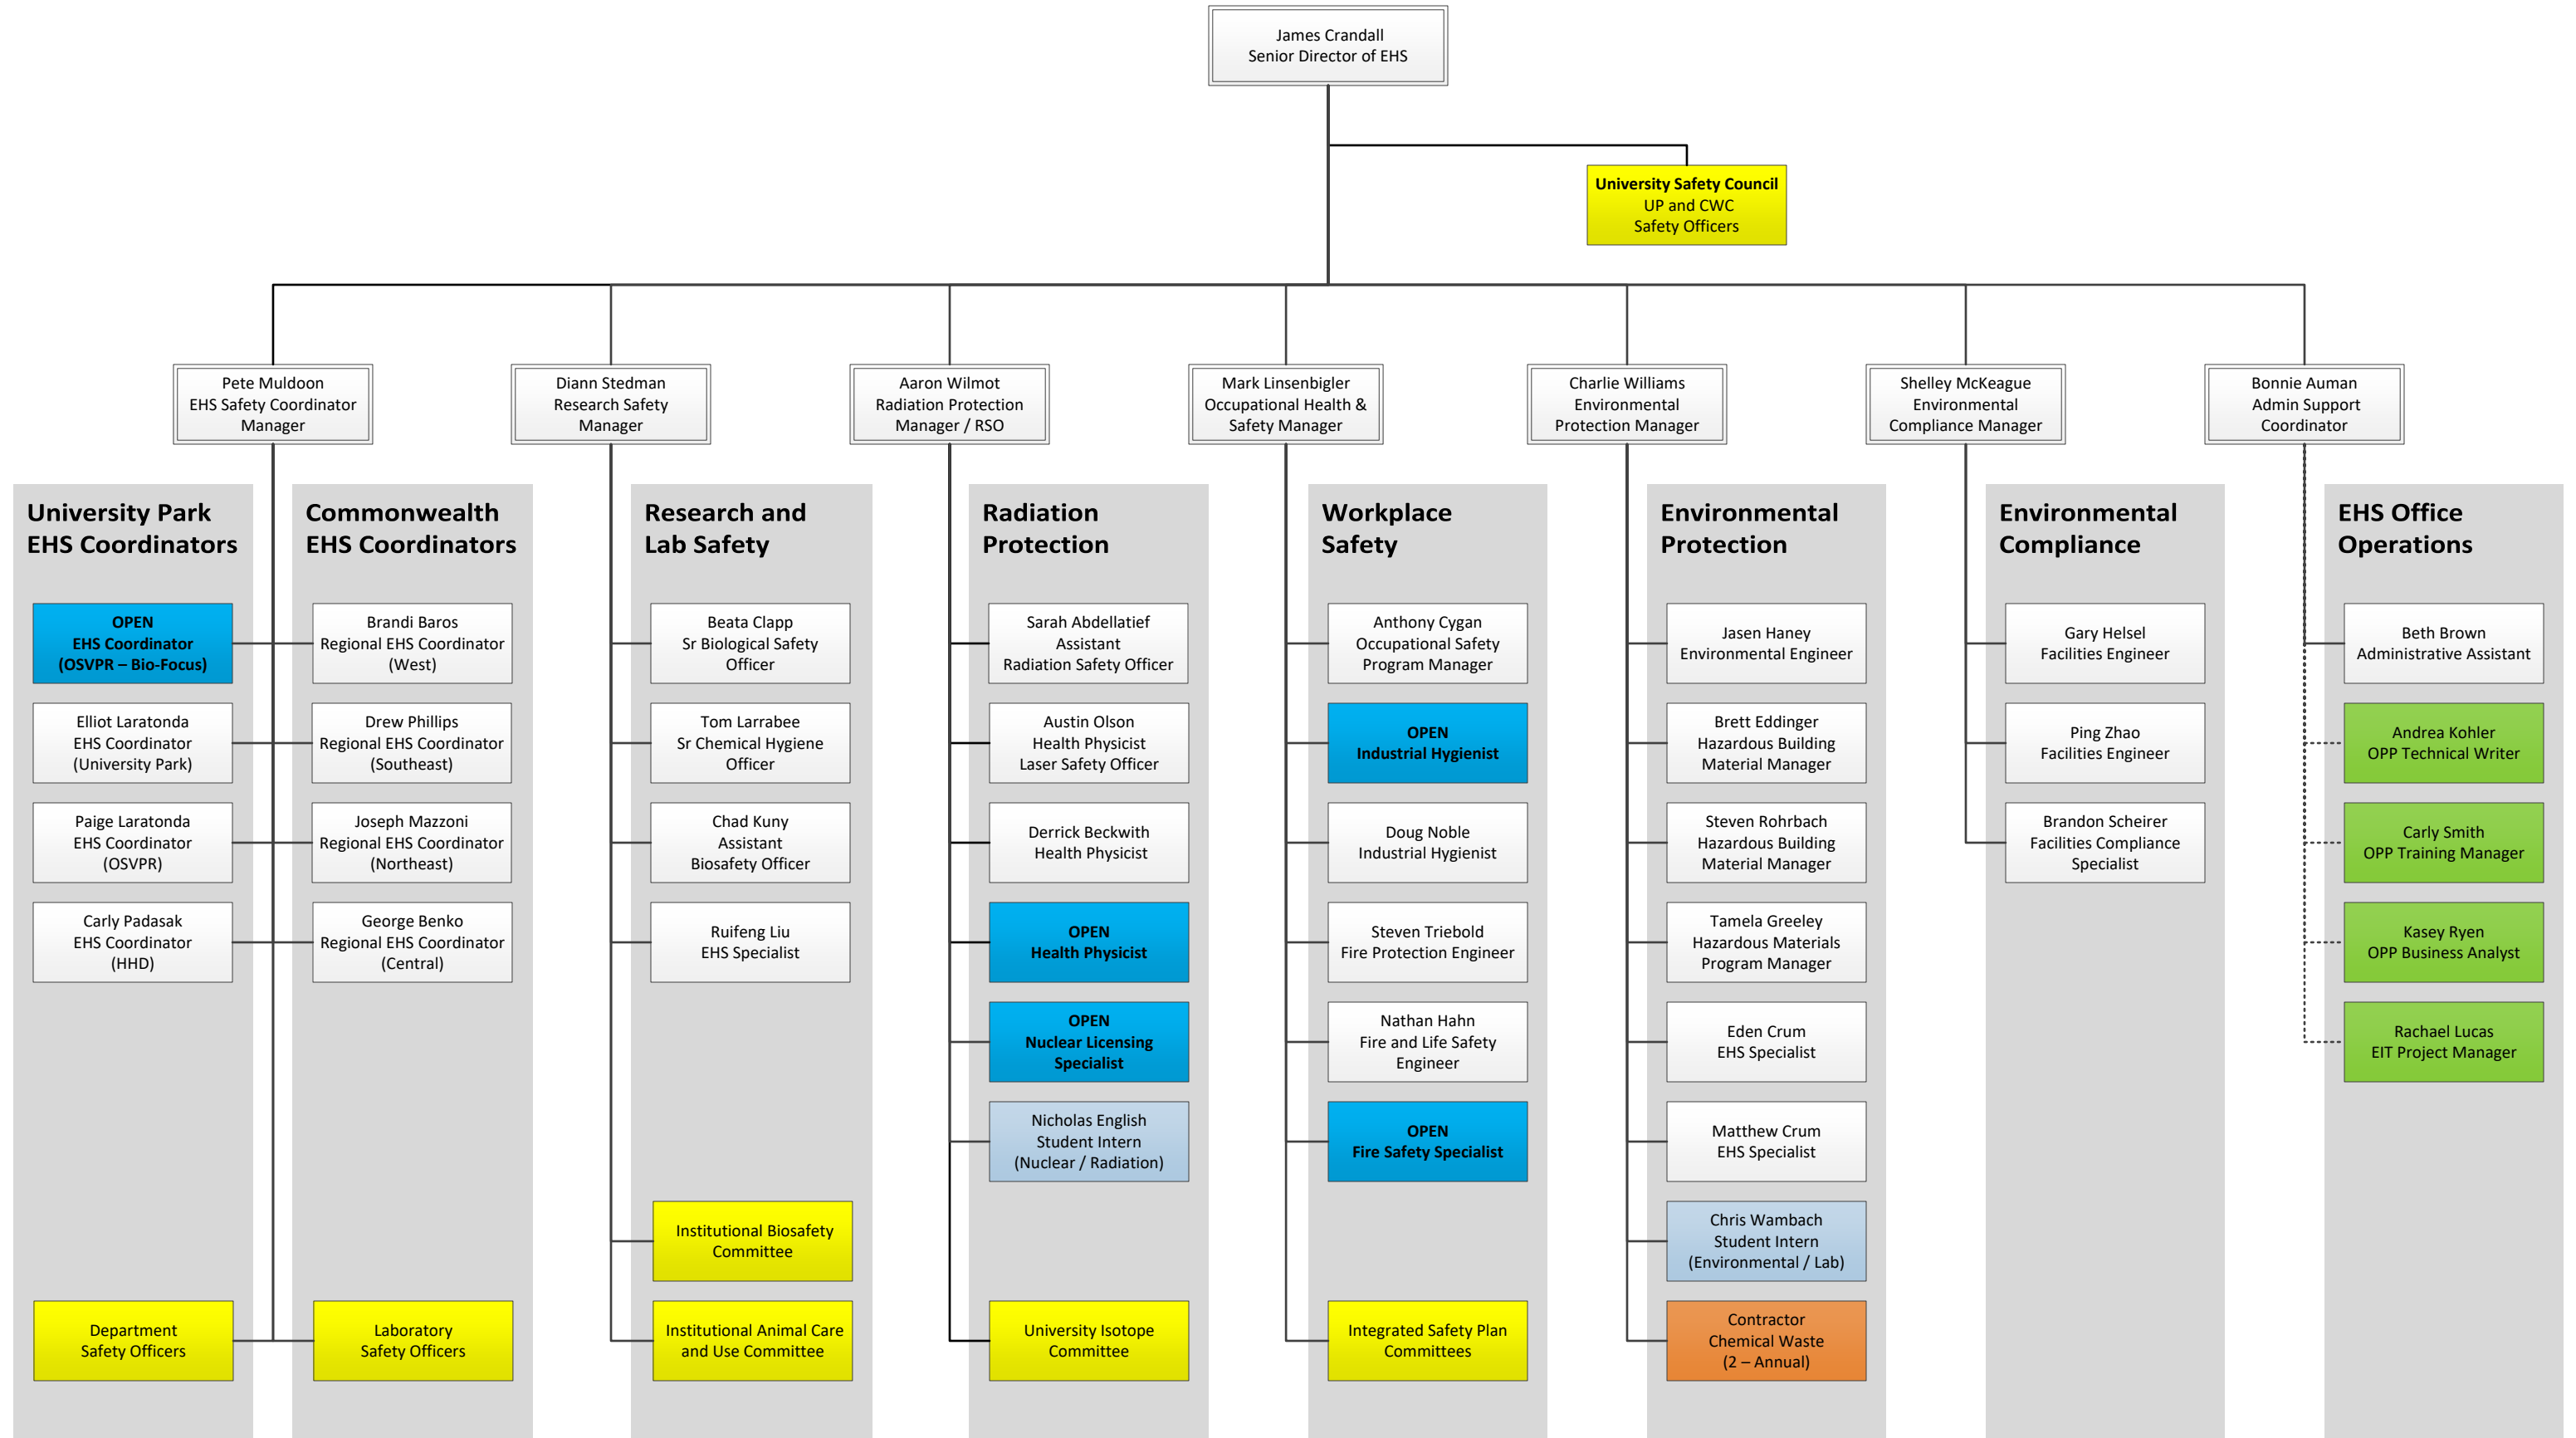

Penn State University Environmental Health and Safety Community

EHS STAFF	OPEN EHS POSITIONS	SHARED RESOURCES	STUDENT WORKERS	CONTRACTORS CONSULTANTS	SAFETY COMMITTEES
-----------	--------------------	------------------	-----------------	-------------------------	-------------------