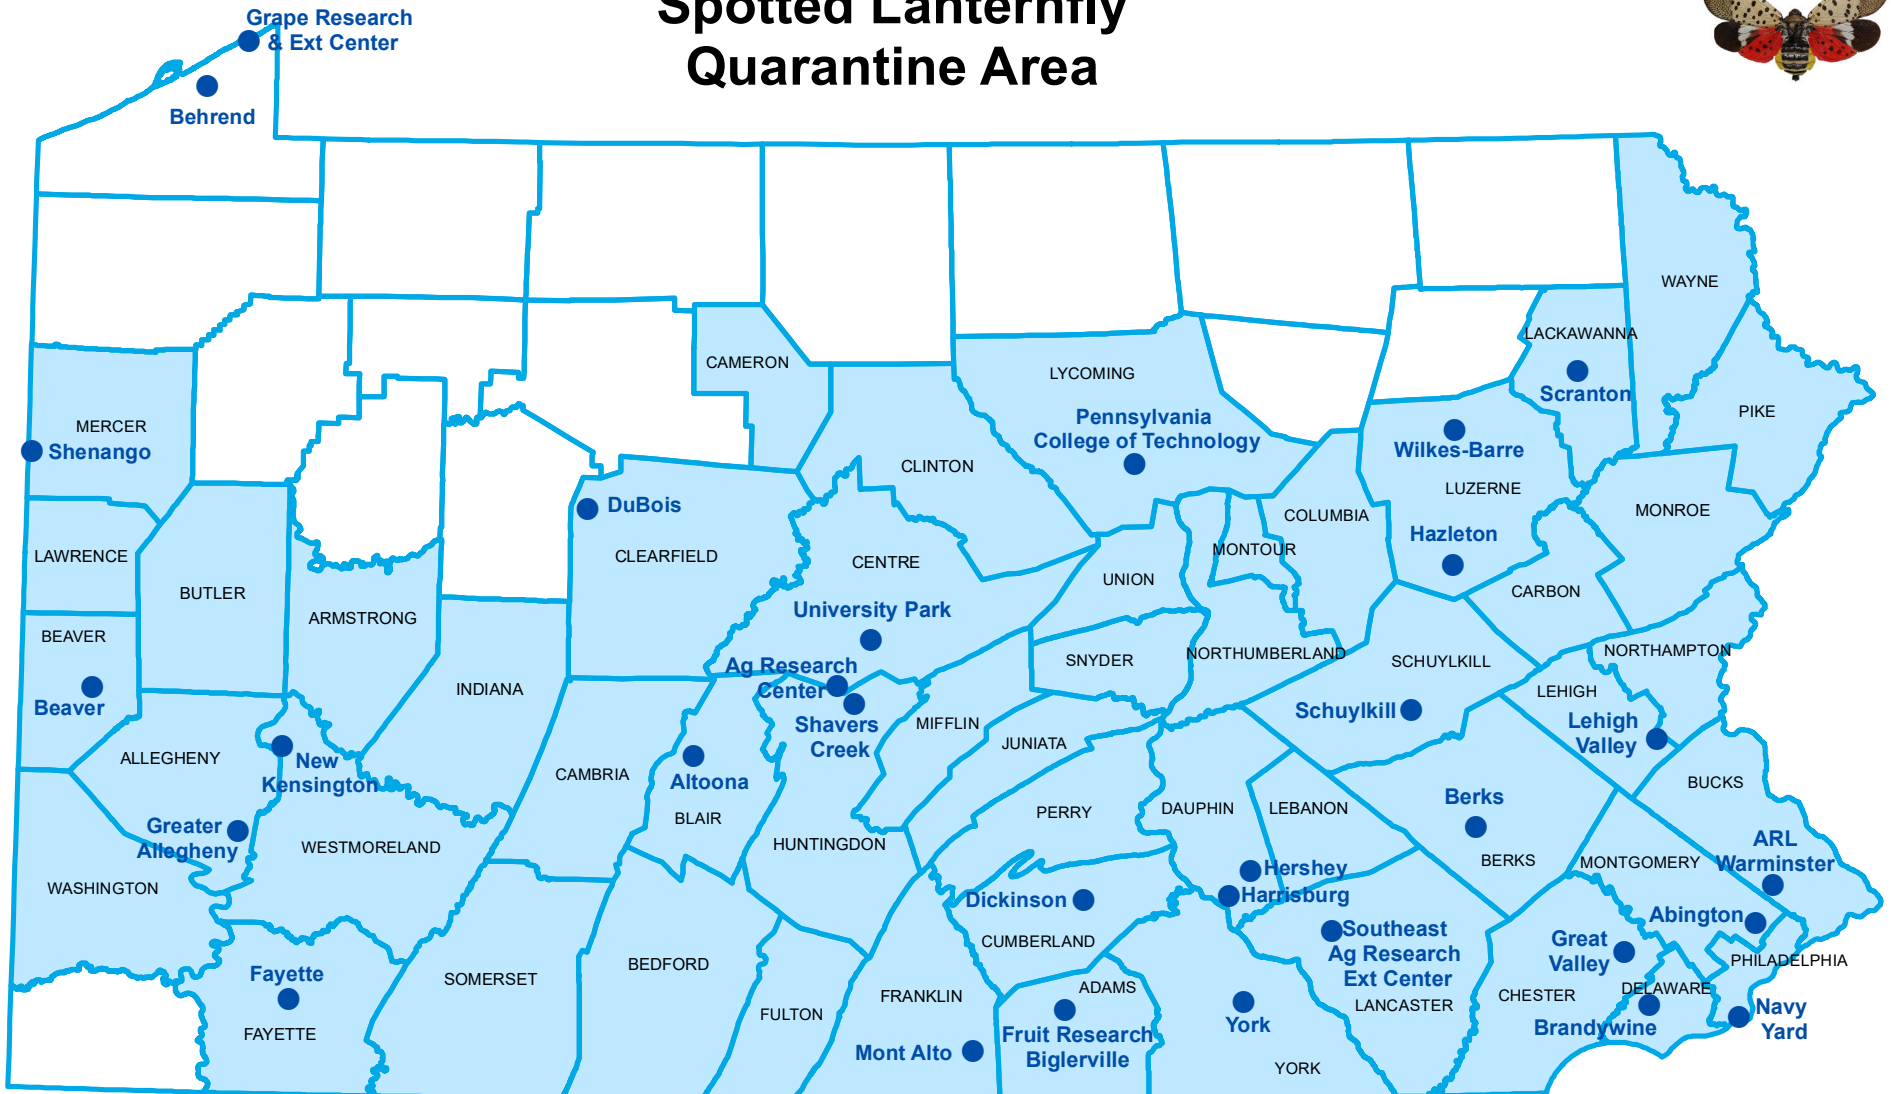

Spotted Lanternfly Quarantine Area

Counties Under Quarantine

Adams	Cambria	Dauphin	Lancaster	Montgomery	Snyder
Allegheny	Cameron	Delaware	Lawrence	Montour	Union
Armstrong	Carbon	Fayette	Lebanon	Northampton	Washington
Beaver	Centre	Franklin	Lehigh	Northumberland	Wayne
Bedford	Chester	Fulton	Luzerne	Perry	Westmoreland
Berks	Clearfield	Huntingdon	Lycoming	Philadelphia	York
Blair	Clinton	Indiana	Mercer	Pike	
Bucks	Columbia	Juniata	Mifflin	Schuylkill	
Butler	Cumberland	Lackawanna	Monroe	Somerset	

- Penn State Locations
- PA Counties
- PDA Quarantine